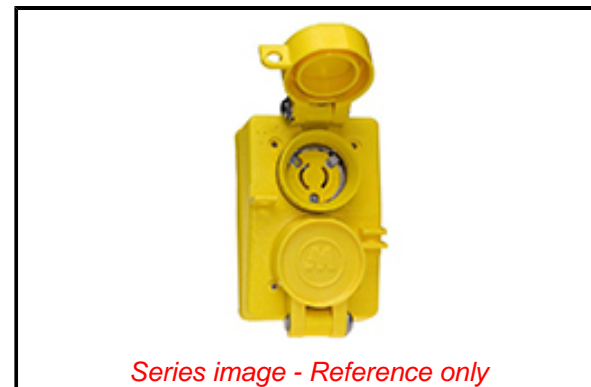

PLEASE CHECK WWW.MOLEX.COM FOR LATEST PART INFORMATION

Part Number: [1301460157](#)
Status: **Active**
Overview: [Watertite Extreme Wet-Location Wiring Solutions](#)
Description: Watertite Extreme Receptacle with Duplex Flip Coverplate, 2 Pole/2 Wire, NEMA-L2-20, 250V

Documents:

3D Model	Brochure (PDF)
3D Model (PDF)	RoHS Certificate of Compliance (PDF)
Drawing (PDF)	

Agency Certification

CSA LR6837

General

Product Family	Wiring Devices
Series	130146
IP Rating	IP67
NEMA Configuration	NEMA L2-20
Overview	Watertite Extreme Wet-Location Wiring Solutions
Product Name	Watertite Extreme
Receptacle Type	Single
Specialty	N/A
Taxonomy	Wiring Devices
Type	Receptacle
UPC	78678871459

Physical

Flange	No
Flip Lid	No
Gender	Female
Length	N/A
Locking Blade	Yes
Poles	2-pole/2-wire

Electrical

Cord Type	N/A
Current - Maximum per Contact	20.0A
GFCI	No
Lighted Connector	No
Voltage - Maximum	250V

Material Info

Engineering Number 67W07DPLX

Reference - Drawing Numbers

Sales Drawing 1301460157-000

EU ELV

Not Reviewed

EU RoHS

Not Reviewed